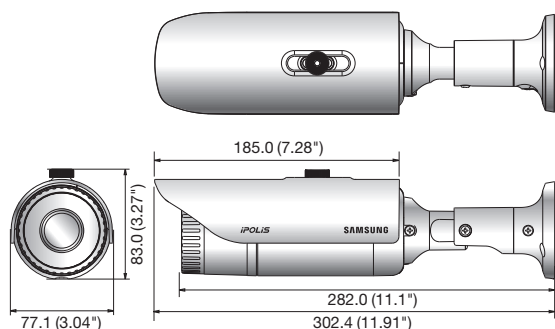

Dimensions

Unit : mm (inch)

	SNO-6011RN/P
VIDEO	
Imaging Device	1/2.8" PS Exmor 2.38M CMOS
Total Pixels	1,952(H) x 1,236(V)
Effective Pixels	1,944(H) x 1,224(V)
Scanning System	Progressive
Min. Illumination	Color : 0.3Lux (F2.0, 50IRE), 0.03Lux (2sec, 50IRE) B/W : 0Lux (IR LED on)
S / N Ratio	50dB
Video Output	CVBS : 1.0Vp-p / 75Ω composite, 704 x 480(N), 704 x 576(P)
LENS	
Focal Length (Zoom Ratio)	3.8mm fixed
Max. Aperture Ratio	F2.0
Angular Field of View	H : 84.5° / V : 45.8° / D : 98.8°
Min. Object Distance	0.5m (1.64ft)
Focus Control	Manual
Mount Type	Board-in type
OPERATIONAL	
IR LED	16ea
Viewable Length	15m (49.21ft)
Camera Title	Off / On (Displayed up to 45 characters)
Day & Night	Auto (ICR) / Color / B/W
Backlight Compensation	Off / BLC
Wide Dynamic Range	120dB
Contrast Enhancement	SSDR (Samsung Super Dynamic Range) (Off / On)
Digital Noise Reduction	SSNR III (2D+3D noise filter) (Off / On)
Digital Image Stabilization	Off / On
Defog	Off / Auto / Manual
Motion Detection	Off / On (4ea 4points polygonal zones)
Privacy Masking	Off / On (32ea polygonal zones)
Gain Control	Off / Low / Middle / High
White Balance	ATW / AWC / Manual / Indoor / Outdoor
Electronic Shutter Speed	Auto / A.FLK / Manual (1/30 ~ 12,000sec)
Flip / Mirror	Off / On
Intelligent Video Analytics	Tampering, Virtual line, Enter / Exit, Appear / Disappear, Face detection with metadata
Alarm I/O	Input 1ea
Alarm Triggers	Motion detection, Tampering, Face detection, Video analytics, Network disconnection, Alarm input
Alarm Events	File upload via FTP and E-mail, Notification via E-mail, TCP and HTTP
NETWORK	
Ethernet	RJ-45 (10/100BASE-T)
Video Compression Format	H.264 (MPEG-4 part 10/AVC), MJPEG
Resolution	1920 x 1080, 1600 x 1200, 1280 x 1024, 1280 x 960, 1280 x 720, 1024 x 768, 800 x 600, 800 x 450, 640 x 480, 320 x 240, 320 x 180
Max. Framerate	H.264 : Max. 30fps at all resolutions MJPEG : 1920 x 1080, 1600 x 1200, 1280 x 1024, 1280 x 960, 1280 x 720, 1024 x 768 : Max. 15fps 800 x 600, 800 x 450, 640 x 480, 640 x 360, 320 x 240, 320 x 180 : Max. 30fps
Video Quality Adjustment	H.264 : Compression level, Target bitrate level control, MJPEG : Quality level control
Bitrate Control Method	H.264 : CBR or VBR, MJPEG : VBR
Streaming Capability	Multiple streaming (Up to 10 profiles)
IP	IPv4, IPv6
Protocol	TCP/IP, UDP/IP, RTP(UDP), RTP(TCP), RTCP, RTSP, NTP, HTTP, HTTPS, SSL, DHCP, PPPoE, FTP, SMTP, ICMP, IGMP, SNMPv1/v2c/v3(MIB-2), ARP, DNS, DDNS, QoS, PIM-SM, UPnP, Bonjour
Security	HTTPS(SSL) login authentication, Digest login authentication IP address filtering, User access log, 802.1x authentication
Streaming Method	Unicast / Multicast
Max. User Access	15 users at unicast mode
Memory Slot	Micro SD/SDHC/SDXC (4GB included) Motion images recorded in the SDXC/SDHC/SD memory card can be downloaded
Application Programming Interface	ONVIF profile S, HTTP API v2.0, SVNP 1.2
Webpage Language	English, French, German, Spanish, Italian, Chinese, Korean, Russian, Japanese, Swedish, Danish, Portuguese, Turkish, Polish, Czech, Rumanian, Serbian, Dutch, Croatian, Hungarian, Greek, Norwegian, Finnish
Web Viewer	Supported OS : Windows XP / VISTA / 7, MAC OS X 10.7 or higher Supported Browser : Internet Explorer 7.0 or Higher, Firefox 9.0 or Higher, Chrome 15.0 or Higher, Safari 5.1 or Higher
Central Management Software	SmartViewer
ENVIRONMENTAL	
Operating Temperature / Humidity	-10°C ~ +55°C (+14°F ~ +131°F) / Less than 90% RH
Storage Temperature / Humidity	-30°C ~ +60°C (-22°F ~ +140°F) / Less than 90% RH
Ingress Protection	IP66
ELECTRICAL	
Input Voltage / Current	PoE (IEEE802.3af)
Power Consumption	Max. 7.7W
MECHANICAL	
Color / Material	Dark gray / Plastic
Dimensions (WxHxD)	77.1 x 83.0 x 302.4mm (3.04" x 3.27" x 11.91")
Weight	560g (1.23 lb)