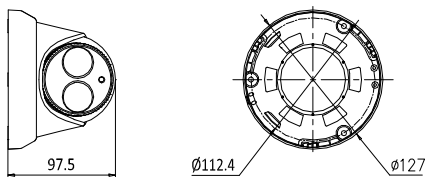

Model No	VHC-3160
Image Sensor	1/3" Progressive Scan CMOS
Effective Pixels	1280(H)*720(V)
Min. Illumination	0,01 Lux @(F1.2,AGC ON), 0 Lux with IR
Shutter speed	1/25(1/30) s to 1/50,000 s
Lens	3,6mm (2,8mm, 6mm, 8mm, 12mm, 16mm optional) Angle of View: 76.88°(3,6mm), 99.73°(2,8mm), 50.1°(6mm), 36.8°(8mm), 24.33°(12mm), 18.4°(16mm)
Lens Mount	M12
Angle Adjustment	Pan: 0 - 360°, Tilt: 0 - 90°, Rotation: 0 - 360°
Day & Night	ICR
Synchronization	Internal synchronization
Video Frame Rate	25 fps (PAL)/ 30 fps (NTSC)
HD Video Output	1 Analog HD output
S / N Ratio	More than 52 dB
Language	English
Working Temperature	-40 °C - 60 °C (-40 °F - 140 °F)
Humidity	Humidity 90%
Power Supply	12 VDC
Power Consumption	Max. 4,5W
Weather Proof Ratings	IP 66
IR Range	Up to 40m
Communication	Up the coax(need UTC controller) Protocol: Pelco-C(Coaxitron)
Dimensions	φ114.6 × 89.1mm(φ4.5" × 3.5")
Weight	300 g (0,66 lb)

Dimensions

Unit: mm