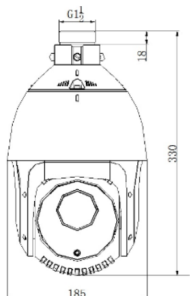

Dimensions

Unit: mm

Technical Specifications

Model No	VNC-2281	VNC-2181
Image Sensor	1/2.8" Progressive Scan CMOS	
Min. Illumination	F1.5, AGC On: Color: 0.02 lux, B/W : 0.002 lux	
Features	Privacy Mask, Digital Zoom 16x, HLC, BLC, DWDR 3D DNR, IR Cut Filter, Dual Streams	
Focal Length	4.7 - 94mm, 20x	
Angle of View	58.3 - 3.2 degree (Wide-Tele)	
Pan/Tilt Range	Pan: 360° endless; Tilt: -15° - 90° (Auto Flip)	
Pan/Tilt Speed	Pan: Manual :0.1°-400°/s, Preset Speed:400°/s Tilt: Manual :0.1°-200°/s, Preset Speed:200°/s	
Number of Preset	300	
Park Action	Pattern/Pan scan/Tilt scan/Frame scan Panorama scan/Random scan	
Patrol	8 patrols, up to 32 presets per patrol	
Scheduled Task	Preset / Patrol / Pattern / Pan scan / Tilt scan Random scan / Frame scan / Panorama scan	
IR Distance	Up to 150m	
IR Intensity	Automatically adjusted, depending on zoom ratio	
Alarm I/O - Trigger	2/1 - Intrusion detection, Line crossing detection Audio exception detection, Motion detection	
Alarm Action	Preset, Patrol, Pattern, Recording, Relay output Upload center, Upload FTP, Email linkage	
Audio input	1 Mic in/Line in interface	
Audio output	1 Audio output interface, Line level, impedance: 600Ω	
Ethernet	10Base-T / 100Base-TX, RJ45 connector	
Max. image resolution	1920x1080	1280 x 960
Frame Rate	50Hz: 25 fps (1920x1080), 25 fps (1280x960) 25 fps (1280x720) 60Hz: 30 fps (1920x1080) 30 fps (1280x960), 30 fps (1280x720)	
Image Compression	H.264/MJPEG	
Audio Compression	G.711u /G.711a /G.726 /MP2L2	
Protocols	IPv4/IPv6, HTTP, HTTPS, 802.1x, Qos, FTP, SMTP UPnP, SNMP, DNS, DDNS, NTP, RTSP, RTP, TCP UDP, IGMP, ICMP, DHCP, PPPoE	
Simultaneous Live View	Up to 20 users	
Mini SD Memory Card	Micro SD slot, up to 32GB	
User/Host Level	Up to 32, 3 Levels: Administrator, Operator, User	
Application programming	Open-ended API, support Onvif, PSIA and CGI	
Web Browser	IE 7+, Chrome 18+, Firefox 5.0+, Safari 5.02+	
Power	High-PoE 24 VAC, Max.30W	
Working temperature	-30 °C - 65°C (-22°F - 149°F) Humidity 90%	
Protection Level	IP66, TVS 4,000V lightning protection, surge protection and voltage transient protection	
Dimensions	Φ266.6(mm)×365.2(mm)	
Weight	4kg (8.8lbs)	