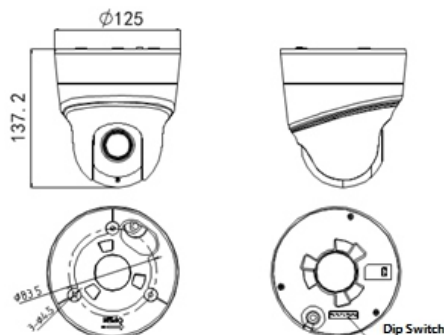

Dimensions

Technical Specifications

Model No	VNC-2280
Image Sensor	1/3" Progressive Scan CMOS
Min. Illumination	F2.0, AGC On: Color: 0.05 lux, B/W: 0.01 lux
Max. Image Resolution	1920(H) x 1080(V)
Focal Length	3.6-8.6mm, 2X / Digital zoom : 16X
Angle of view	77-50 degree (Wide-Tele)
Aperture Range	F2.0
Focus Mode	Auto / Semiautomatic / Manual
DWDR	Support
S/N Ratio	≥ 52dB
Shutter Time	1/1-1/10,000s
White Balance	Auto / Manual / ATW/Daylight lamp/Sodium lamp
Day & Night	IR Cut Filter
Enhancement	3D DNR, HLC/BLC, Privacy Mask, AGC, ROI
Pan and Tilt Range	Pan: 0-350°; Tilt: 0°-90°
Pan and Tilt Speed	Pan Manual Speed: 0.1°-60°/s, Preset Speed: 60°/s Tilt Manual Speed: 0.1°-50°/s, Preset Speed: 50°/s
Detection	Intrusion detection, line crossing detection, audio exception detection, motion detection
Alarm Trigger	Intrusion detection, Line crossing, Motion detection Audio Exception Detection, Dynamic analysis Tampering alarm, Network disconnect, IP address conflict, Storage exception
Alarm Action	Preset, Recording, Relay output, Upload center Upload FTP, Email linkage
Audio input	1 built-in microphone; 1 audio input (Mic/Line in) 2-2.4V[p-p]; output impedance: 1KΩ, ±10%
Audio output	1 output, Line level, impedance: 600Ω
Ethernet	10Base-T / 100Base-TX, RJ45 connector
Frame Rate	50Hz: 25 fps(1920×1080) 60Hz: 30 fps(1920×1080)
Image Compression	H.264/MJPEG
Audio Compression	G.711ulaw/G.711alaw/G.726/MP2L2/G.722/PCM
Protocols	IPv4/IPv6, HTTP, HTTPS, 802.IX, QoS, FTP, SMTP UPnP, SNMP, DNS, DDNS, NTP, RTSP, RTP, TCP UDP, IGMP, ICMP, DHCP, PPPoE
Wireless Standards	IEEE802.11b, 802.11g, 802.11n
Frequency Range	2.4 GHz ~ 2.4835 GHz
Simultaneous Live View	Up to 20 users
Mini SD Memory Card	Up to 128GB Micro SD/SDHC/SDXC card
Power	POE 802.3af VDC, Max. 8W
Working Temperature	-30°C ~ +65°C, humidity 90% or less
Protection Level	IP54, TVS 4,000V lightning protection
IR Distance	Up to 20 Meter
Dimensions	Φ125×137.2mm
Weight	650g