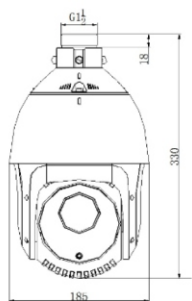

PTZ HD-TVI CAMERA

FULL HD1080p 23x IR Speed Dome Camera

VHC-2280 / VHC-2180

Key Features

- 1/3" Progressive Scan CMOS
- 1920x1080 / 1280x720
- 23X Optical Zoom
- DWDR
- 3D intelligent positioning function
- Up to 150m IR distance
- Support Turbo HD and BNC output

Dimensions

Unit:mm

Technical Specifications

Model No	VHC-2280	VHC-2180
Image Sensor	1/3" Progressive Scan CMOS	
Min. Illumination	Color: 0.05Lux@(F1.4); B/W: 0.005Lux@(F1.4)	
Max. Image Resolution	VHC-2280 : 1920 x 1080	VHC-2180 : 1280 x 720
Focal Length	4-92.0mm, 23x	
Digital Zoom	16X	
Zoom Speed	Approx.3s(Optical Wide-Tele)	
Angle of View	49-2.2 degree(Wide-Tele)	
Min. Working Distance	10-1,000mm(Wide-Tele)	
Aperture Range	F1.4-F3.5	
Focus Mode	Auto / Semiautomatic / Manual	
DWDR	Support	
S / N Ratio	≥ 50dB	
Shutter Time	1-1/10,000s	
AGC	Auto / Manual	
White Balance	Auto / Manual / ATW / Indoor / Outdoor	
Day & Night	IR Cut Filter	
Privacy Mask	8 privacy masks programmable; a maximum of 8 zones can be masked simultaneously on the same video screen	
Enhancement	3D DNR	
Range	Pan:360° endless; Tilt: -15°-90°(Auto Flip)	
Speed	Pan Manual : 0.1°-400°/s, Pan Preset : 400°/s Tilt Manual : 0.1°-120°/s, Tilt Preset : 200°/s	
Number of Preset	256	
Patrol	8 patrols, up to 32 presets per patrol	
Park Action	Preset / Patrol / Pattern / Pan scan Tilt scan / Panorama scan	
RS-485 communication	Support	
IR Distance	Up to 150m	
IR Intensity	Automatically adjusted	
Turbo HD Output	1 turbo HD720P/1080P output, BNC	
CVBS Output	1.0V[p-p] / 75Ω, NTSC (or PAL) composite, BNC	
Alarm Input/Output	2 / 1	
UTC function	Support	
Language	English	
Power supply	24VAC, Max.24W (Heater On),Max. 18W(Heater Off)	
Temperature / Humidity	-30°C ~ +65°C / 90% or less	
Protection Level	IP66 standard	
Dimensions	Φ185×330mm (Φ7.28"×12.99")	
Weight	4Kg (8.8lbs)	