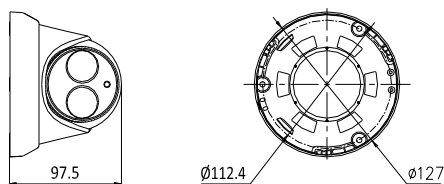

### Key Features

- 1.3 Megapixel high-performance CMOS
- Analog HD output, up to 1.3MP resolution
- 2.8mm, 3.6mm, 6mm, 8mm, 12mm, 16mm fixed lens
- Up to 40m IR distance
- True Day/Night
- 3D DNR, Smart IR
- IP66 weatherproof

### Technical Specifications

Model No	VHC-3160
Image Sensor	1/3" Progressive Scan CMOS
Effective Pixels	1280(H)*720(V)
Min. Illumination	0.01 Lux @(F1.2,AGC ON), 0 Lux with IR
Shutter speed	1/25(1/30) s to 1/50,000 s
Lens	3.6mm (2.8mm, 6mm, 8mm, 12mm, 16mm optional) Angle of View: 76.88°(3.6mm), 99.73°(2.8mm), 50.1°(6mm), 36.8°(8mm), 24.33°(12mm), 18.4°(16mm)
Lens Mount	M12
Angle Adjustment	Pan: 0 - 360°, Tilt: 0 - 90°, Rotation: 0 - 360°
Day & Night	ICR
Synchronization	Internal synchronization
Video Frame Rate	25 fps (PAL)/ 30 fps (NTSC)
HD Video Output	1 Analog HD output
S / N Ratio	More than 52 dB
Language	English
Working Temperature	-40°C ~ +60°C
Humidity	Humidity 90%
Power Supply	12 VDC
Power Consumption	Max. 4.5W
Weather Proof Ratings	IP 66
IR Range	Up to 40m
Communication	Up the coax (need UTC controller) Protocol: Pelco-C(Coaxitron)
Dimensions	φ114.6 × 89.1mm(φ4.5" × 3.5")
Weight	300 g (0.66 lb)

### Dimensions

Unit: mm